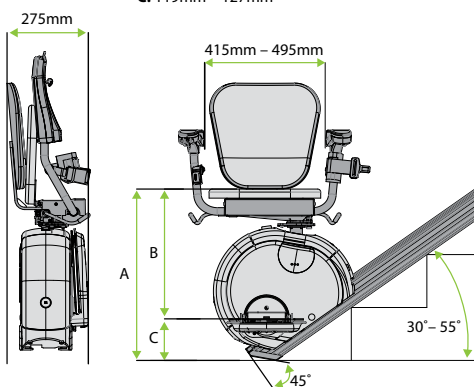

Savaria® K2 Stairlift

K2 - STRAIGHT TO THE TOP

- Ultra slim folded size of only 275 mm – one of the smallest profiles on the market – to keep the unit out of the way when not in use
- Quiet and smooth-riding operation from the rack and pinion drive system
- Battery operated with built-in charging on the top and bottom of the rail so the chair can be used several times even through a power failure
- LED status lights to advise you of any issues
- Obstacle sensor system on the carriage and footrest to stop the chair if it meets an obstruction
- Swivel and lock seat at top landing for added stability getting on and off the chair
- Retractable seat belt with anti-slip footrest for safety and ease of use
- Fast installation means you can enjoy the benefits of your stairlift quickly
- Unit can be installed on either side of the stairs and includes 2 infrared (wireless) remote controls plus toggle switch on arm rest for easy operation
- Comfortable and durable seat with width-adjustable arms up to 508 mm wide and 159 kg capacity
- Options: continuous charge system, flip-up rail, seat swivel paddle, rail extension brackets to create no intrusion at top landing and emergency stop button
- **Optional outdoor package**, suitable for moderate climates, includes stainless steel rack and support legs, and zinc hardware for rust resistance; UV-rated, water repellent closed-cell foam seat with cover and sturdy clip seatbelt; RF remote controls; and upgraded continuous-charge system for reliable operation in variable temperatures

Measurements vary based on rail angle:

- A: 551mm – 564mm
- B: 424mm – 439mm
- C: 119mm – 127mm

SPECIFICATIONS

Applications	Residential, indoor, straight-run stairway
Capacity	159 kg ¹
Maximum travel distance	9.75 m
Travel Speed	0.08 m/s
Drive	Rack and pinion
Motor	1/3 HP, 24 VDC power that charges on standard household power
Fold-up width	275 mm ²
Fold-out width	546 mm ²
Range of incline	30° to 55°
Warranty	36 months parts, ask dealer for details